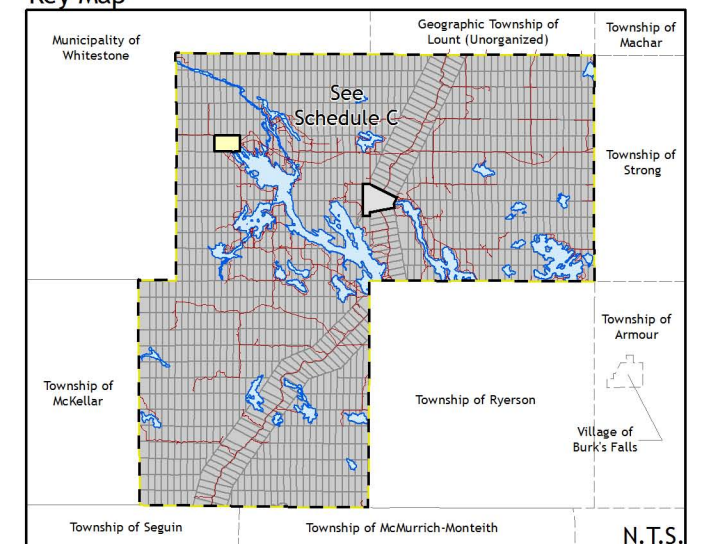

Municipality of MAGNETAWAN

OFFICIAL PLAN

SCHEDULE C-2

Ahmic Harbour

Legend

-  OFSC Trail
-  Provincial Highway
-  Municipal Road (Year Round Maintained)
-  Municipal Road (Seasonally Maintained)
-  Private Road

Key Map

July 11, 2012