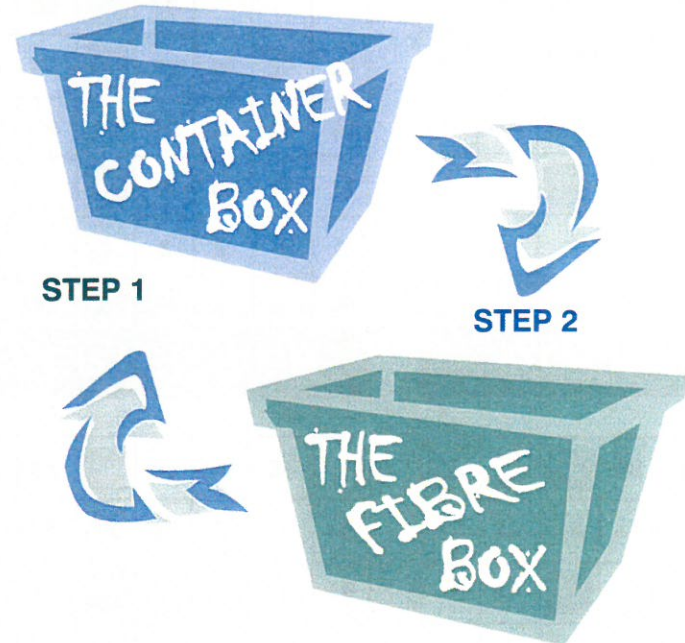

2020 2 Easy Steps to Recycling

Check the easy to follow calendar inside

If you have any questions

regarding recycling with either the

FIBRE BOX or the CONTAINER BOX please call

WASTE CONNECTIONS OF CANADA at 1-800-461-4448 or

the Municipality at (705) 387-3947

Residential Collection Direct Line: (705) 645-4453